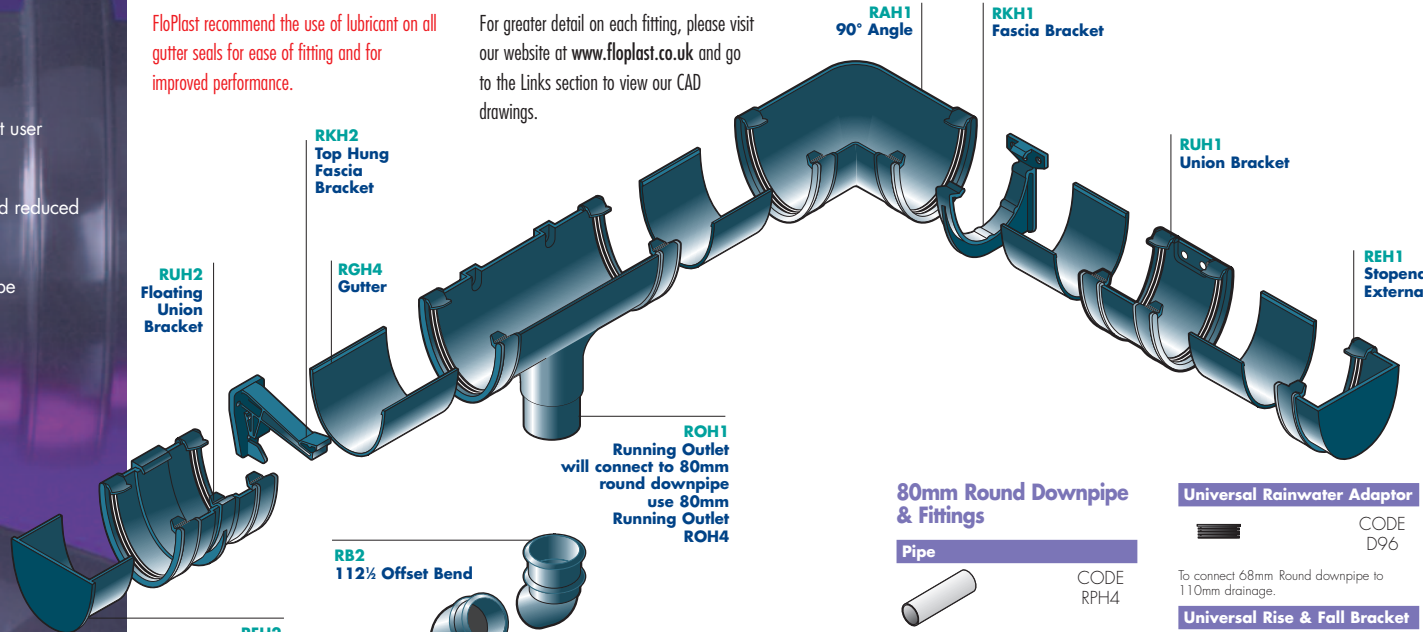

**Hi-Cap Rainwater System** BS EN 12200 - 1:2000 (Downpipes & fittings)

- A semi-elliptical profile.
- High capacity - ideal for large roof areas.
- Pre-fitted gutter seal retaining clip system for fast user friendly installation.
- The high flow rate could result in less outlets and reduced drainage runs.
- Both 68mm and 80mm round downpipes can be connected to the gutter system.

**Colours**

\*68mm round downpipe not available in Sand.

**Dimensions (mm)**

FloPlast recommend the use of lubricant on all gutter seals for ease of fitting and for improved performance.

For greater detail on each fitting, please visit our website at [www.floplast.co.uk](http://www.floplast.co.uk) and go to the Links section to view our CAD drawings.

PVC-U Style Rainwater Systems come with a 10 year performance & colour guarantee.

(Black, White and Brown only)

BS EN 607:2004 (Gutters & fittings)

BS EN 1462:2004 (Eaves brackets)

**Product Guide**

**68mm Round Downpipe & Fittings**

<b>Pipe</b>	CODE RP2.5 RP4 RP5.5
<b>92½° Offset Bend</b>	CODE RB1
<b>112½° Offset Bend</b>	CODE RB2
<b>Shoe</b>	CODE RB3

<b>Shoe (with fixing lugs)</b>	CODE RB4 (Black/White only)
Must be used in conjunction with RC4.	