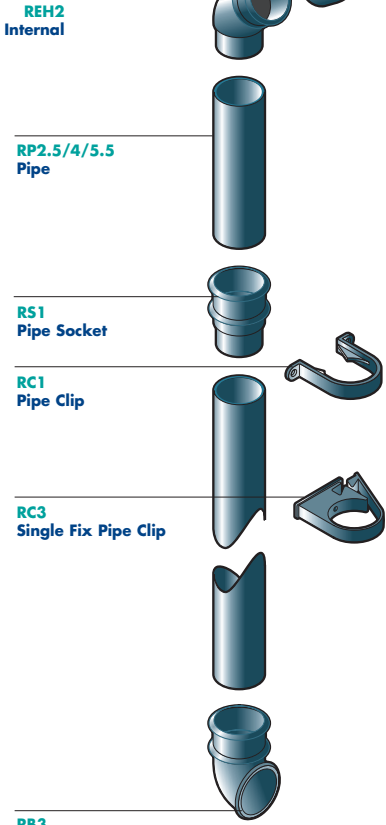

**Hi-Cap Rainwater System** BS EN 12200 - 1:2000 (Downpipes & fittings)

- A semi-elliptical profile.
- High capacity - ideal for large roof areas.
- Pre-fitted gutter seal retaining clip system for fast user friendly installation.
- The high flow rate could result in less outlets and reduced drainage runs.
- Both 68mm and 80mm round downpipes can be connected to the gutter system.

**Colours**

\*68mm round downpipe not available in Sand.

**Dimensions (mm)**

FloPlast recommend the use of lubricant on all gutter seals for ease of fitting and for improved performance.

For greater detail on each fitting, please visit our website at [www.floplast.co.uk](http://www.floplast.co.uk) and go to the Links section to view our CAD drawings.

<b>Pipe</b>	CODE RP2.5 RP4 RP5.5
<b>92½° Offset Bend</b>	CODE RB1
<b>112½° Offset Bend</b>	CODE RB2
<b>Shoe</b>	CODE RB3

<b>Shoe (with fixing lugs)</b>	CODE RB4 (Black/White only)
Must be used in conjunction with RC4.	

<b>Pipe Clips</b>	CODE RC1 RC3 RC4 (Black/White only)
Must be used in conjunction with RB4 & RS2	

<b>8mm Downpipe Spacer Bracket</b>	CODE RC9 (Black/White only)
Only to be used with RS2, RC4 & RB4.	

<b>Hopper</b>	CODE RSH1
Connects to 65mm Square & 68mm Round downpipe.	