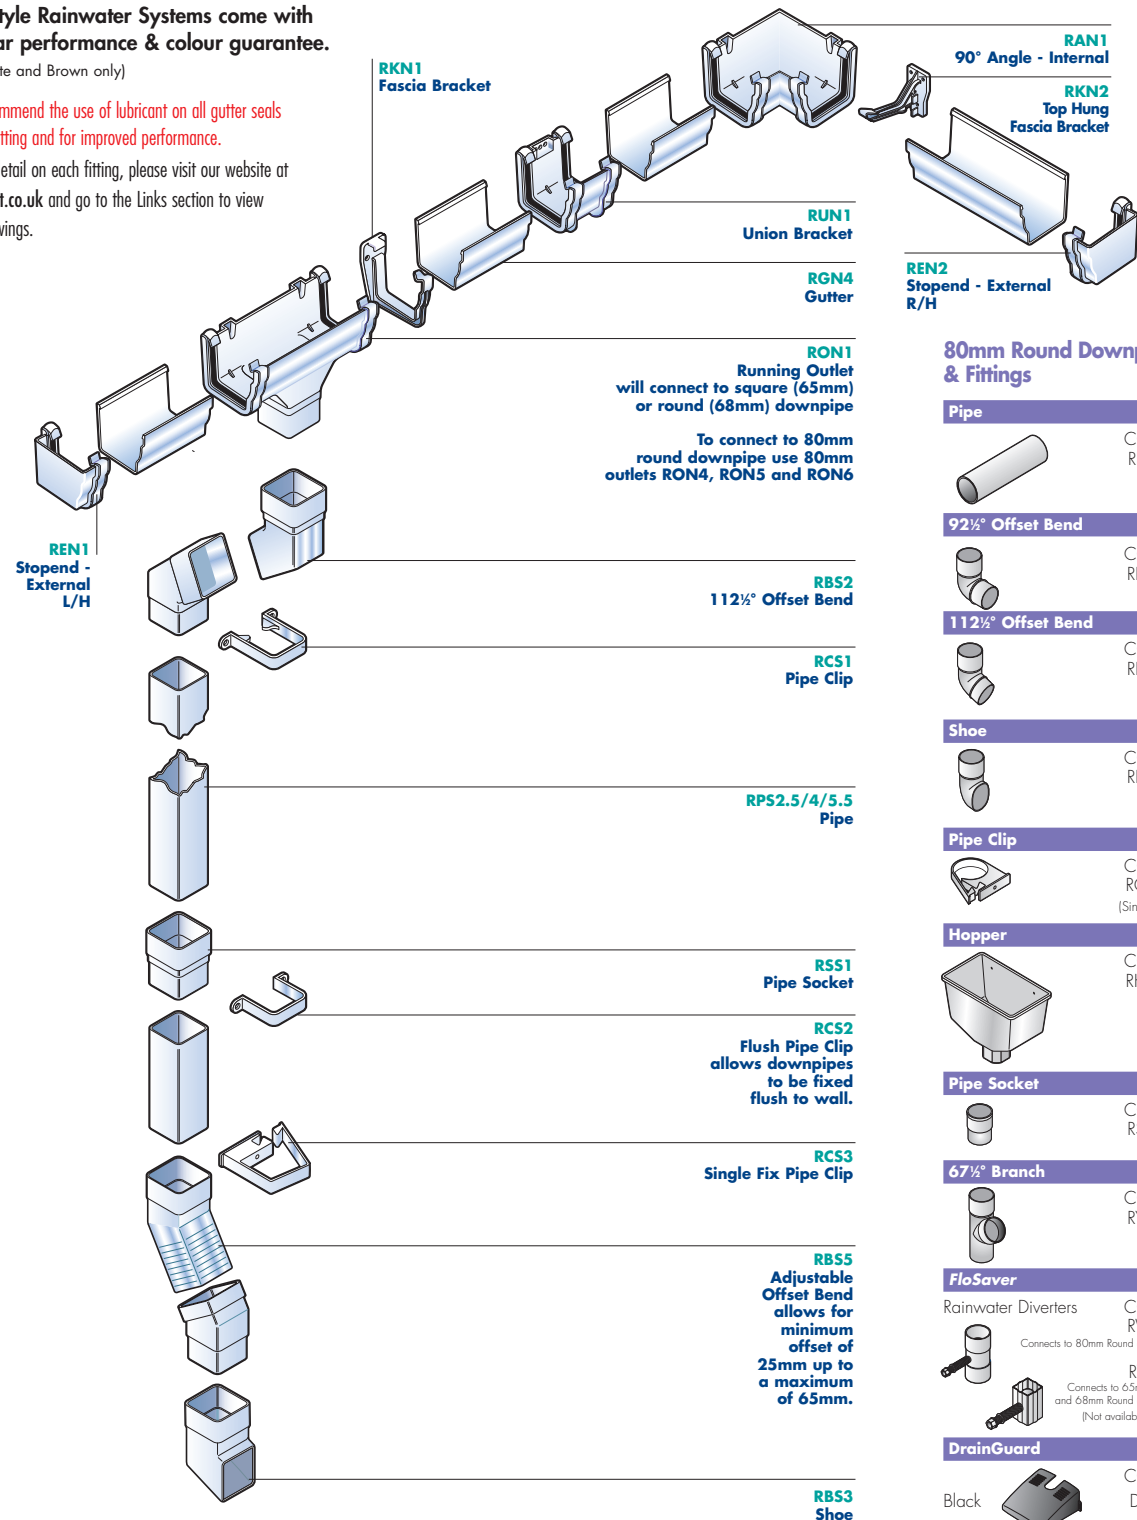

- A traditional ogee style profile.
- One of the highest capacity PVC-U domestic rainwater systems on the market.
- Revolutionary designed moulded water-tight seal and retaining clip pre-fitted for fast user friendly installation.
- Suitable for all properties old and new.
- Running Outlet (RON1) can be connected to either 65mm Square or 68mm Round downpipes.
- Internal/external angles and right/left hand stopends available.
- Running outlet designed to cope with above average rainfall.
- For an improved aesthetic gutter line when viewed from below, use RKN2 top hung bracket.

Colours

* 80mm Round Downpipe not available in Caramel
** Sand available with 80mm round downpipe only

Dimensions (mm)

PVC-U Style Rainwater Systems come with a 10 year performance & colour guarantee.

(Black, White and Brown only)

FloPlast recommend the use of lubricant on all gutter seals for ease of fitting and for improved performance.

For greater detail on each fitting, please visit our website at www.floplast.co.uk and go to the Links section to view our CAD drawings.

80mm Round Downpipe & Fittings

- Pipe** CODE RPH4
- 92½° Offset Bend** CODE RBH1
- 112½° Offset Bend** CODE RBH2
- Shoe** CODE RBH3
- Pipe Clip** CODE RCH3 (Single Fix)
- Hopper** CODE RHH1
- Pipe Socket** CODE RSH1
- 67½° Branch** CODE RYH1
- FloSaver** CODE RVH1
Connects to 80mm Round downpipe.
- DrainGuard** CODE DG1
Black