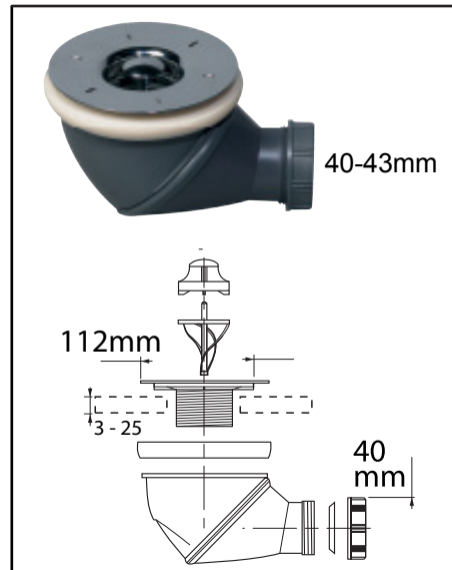

FastFlo Shower Trap

Tip:
Run the trap under hot water for 30 seconds before installation. It will be much easier to turn the outlet.

FloPlast
building the future

FloPlast Ltd
Castle Road
Eurolink Business Park
Sittingbourne
Kent
ME10 3FP