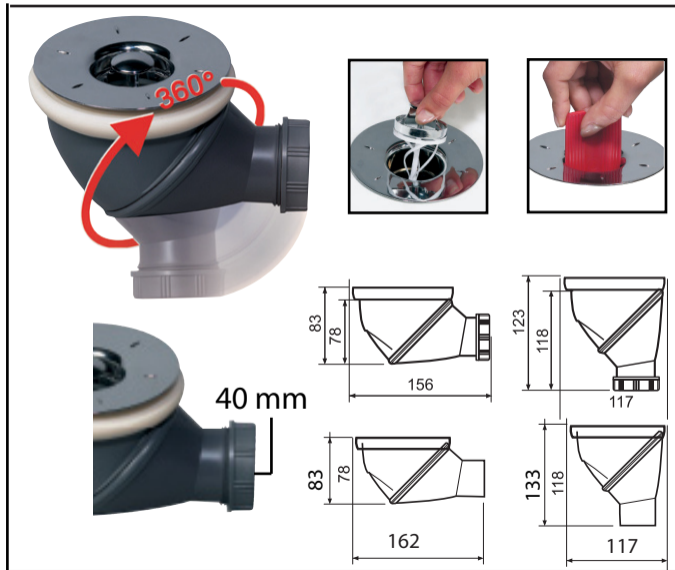

FastFlo Shower Trap

Tip:
Run the trap under hot water for 30 seconds before installation. It will be much easier to turn the outlet.

FloPlast
building the future

FloPlast Ltd
Castle Road
Eurolink Business Park
Sittingbourne
Kent
ME10 3FP